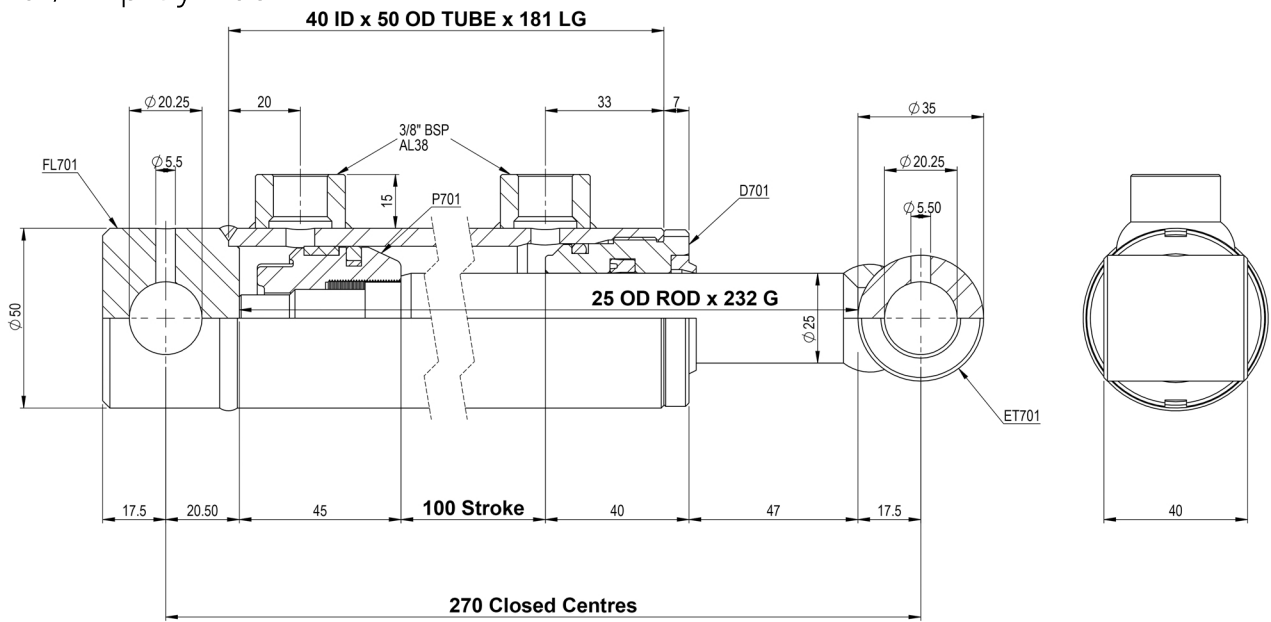

DOCK LEVELLER KIT

Cylinder Dimensions

701/1 Lip Cylinder

650/5 Ramp Cylinder